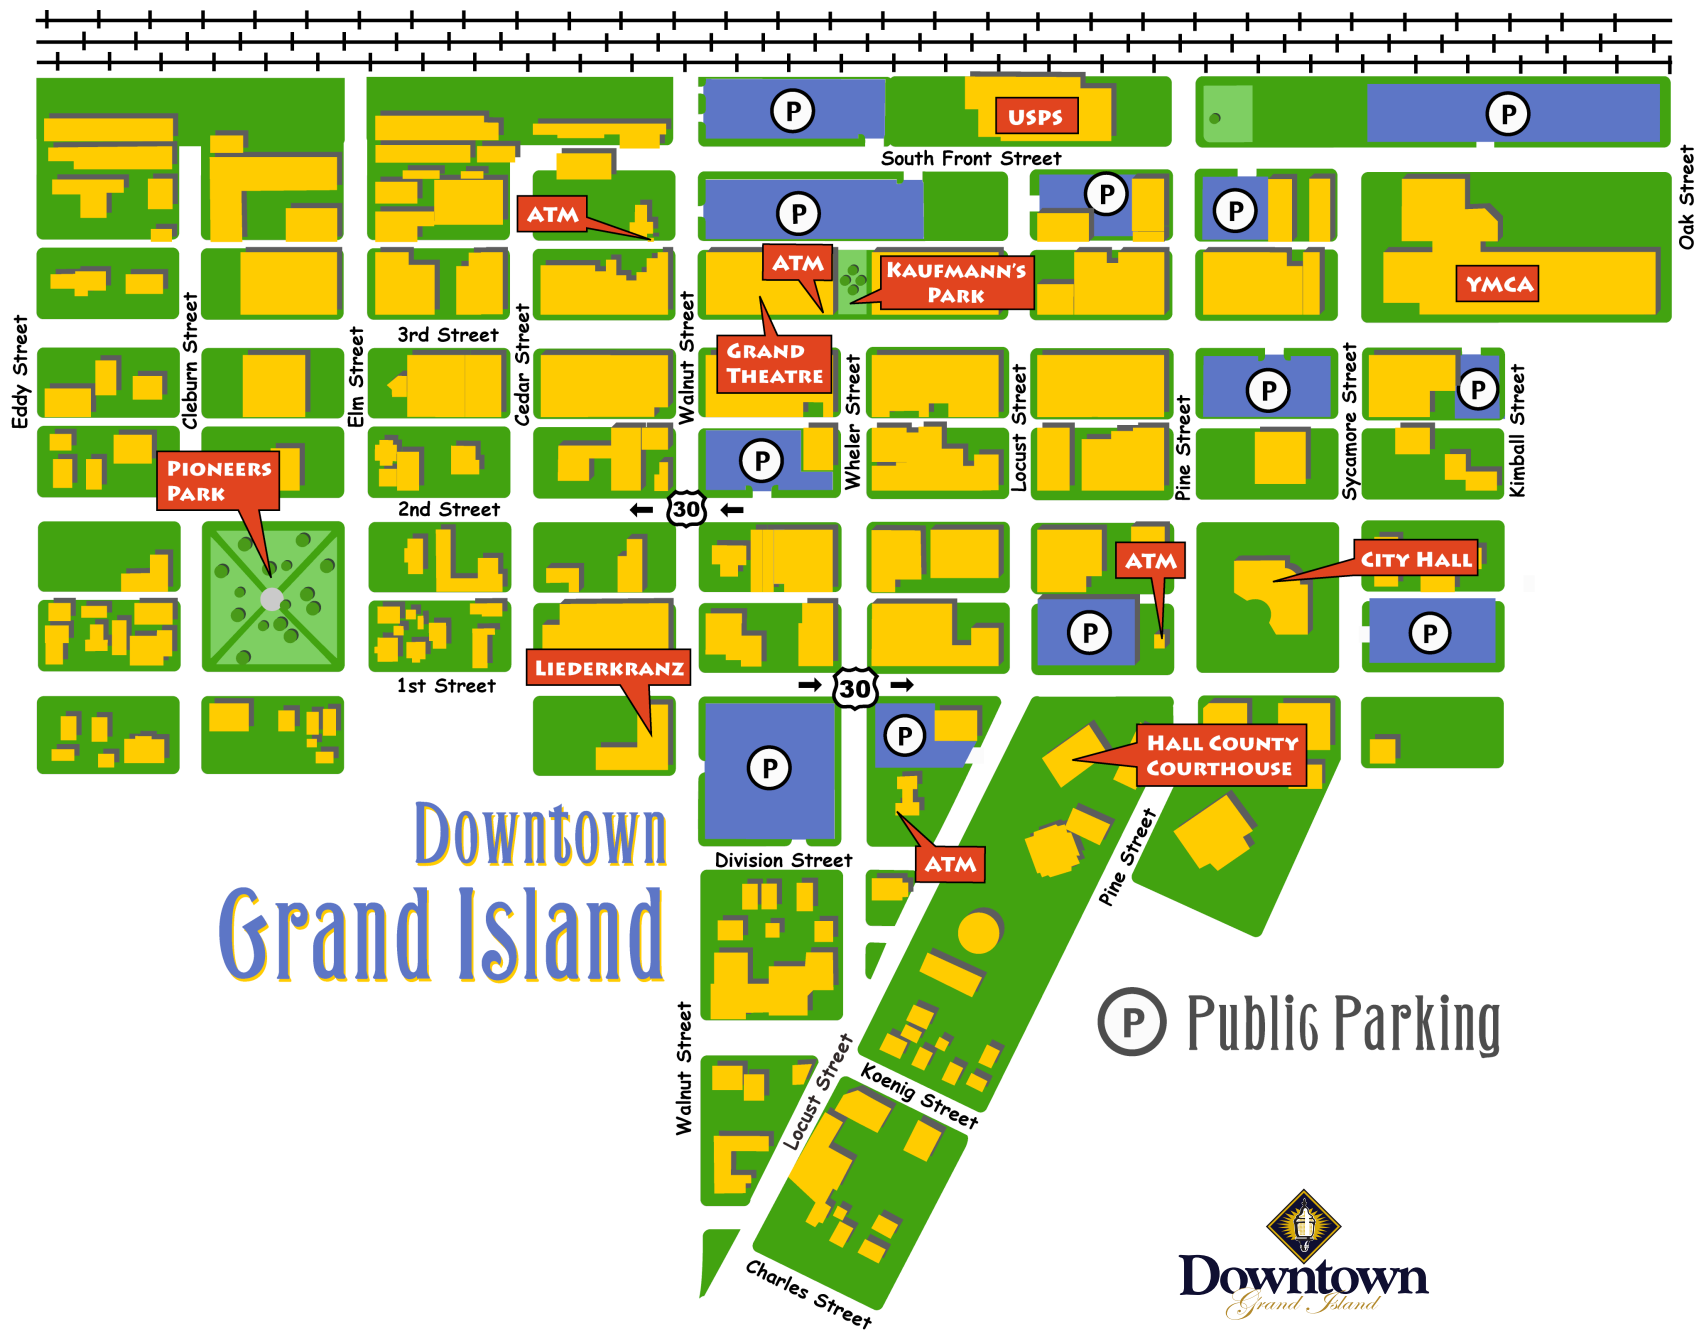

Downtown Grand Island

P Public Parking